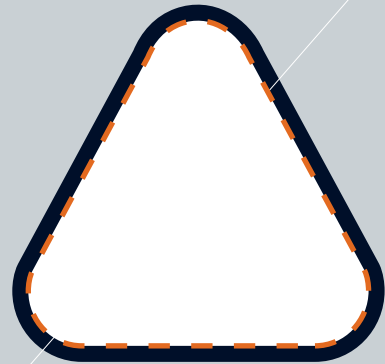

Alnest
N1 Silent

Recto - 180 x 90 mm

Alnest
N1 Silent

S: SMALL

M: MEDIUM

L: LARGE

Verso - 180 x 90 mm